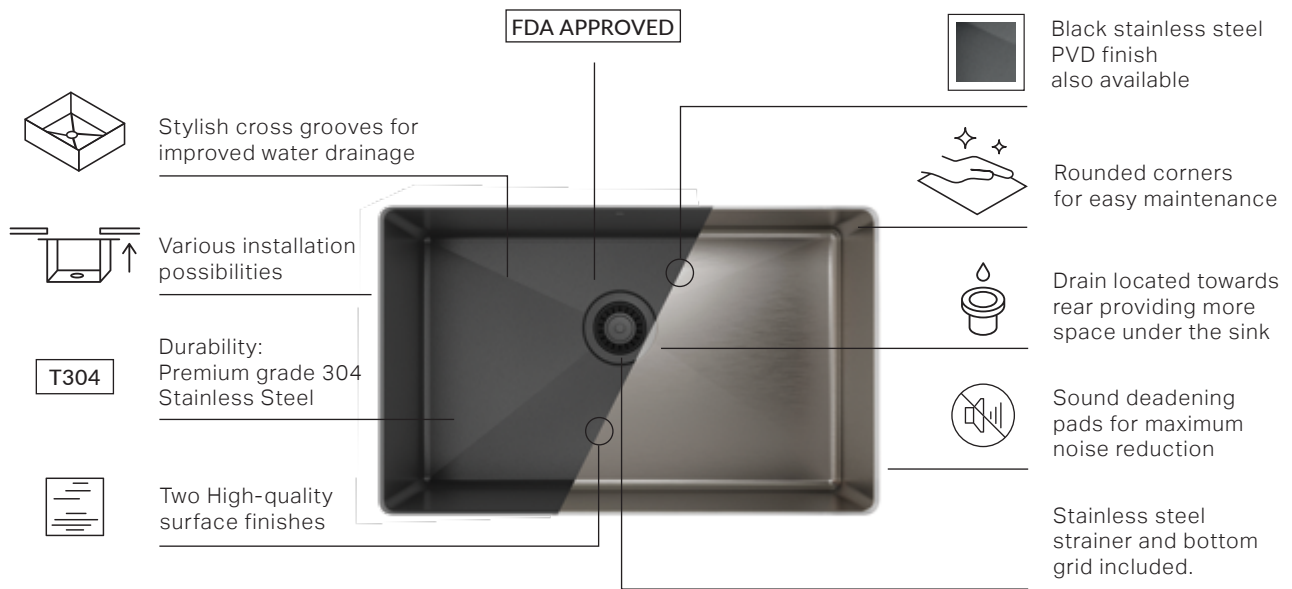

**PRO
CHEF**
JULIEN

BRING OUT
THE CHEF IN YOU

EVERYDAY STYLE NEW RELEASES IN 2024

NEW | H60

DARE TO ADD A TOUCH OF STYLE

Make your sink the cherry on top.

Designing a kitchen is a complex task, but ensuring its ergonomics and functionality should be a top priority. The kitchen sink is often underestimated, yet it is the heart of meal preparation operations.

Prochef sinks are both easy to maintain and durable, meeting

Julien's highest quality standards to exceed your expectations.

- High quality 304 stainless steel construction
- Designed for optimal drainage
- Sleek finishes: linear brushed stainless steel and new deeper black pvd coating available.

— CHIC AND STYLISH

Looking for more versatility?
Take a look at our Prostation offering.

PROINOX | COLLECTION

BAR SINK

MODEL	FINISH	INSTALLATION	BOWL	OVERALL
IHX60-US-17178-G	S.S.	Undermount	15" x 15" x 8"	17" x 17" x 8"
IHX60-US-17178-TBK-G	Black	Undermount	15" x 15" x 8"	17" x 17" x 8"
IHX60-US-14188-G	S.S.	Undermount	12" x 16" x 8"	14" x 18" x 8"
IHX60-TS-14208-G	S.S.	Topmount	12" x 16" x 8"	14" x 20" x 8"

LAUNDRY SINK

MODEL	FINISH	INSTALLATION	BOWL	OVERALL
IHX60-DS-252212-G	S.S.	Dual-Mount	22" x 16" x 12"	25" x 20" x 12"

Behind every Prochef sink is the expertise of Julien, which has been crafting stainless steel sinks in Canada for over 75 years. As a true leader in developing innovative products, Prochef's promise to you is quite simply to offer quality. When you choose Prochef, you choose a durable sink that matches your decor, suits your budget, and supports a North American business.